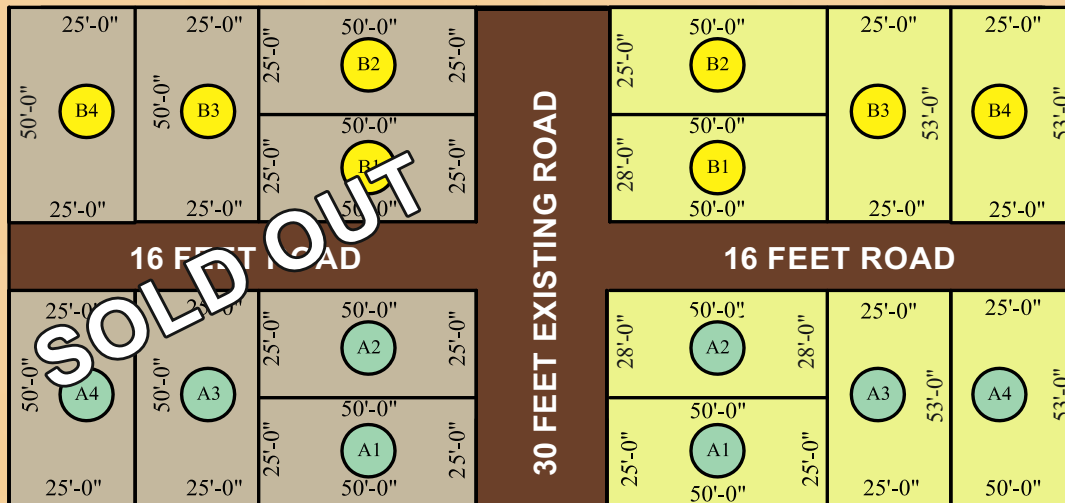

## Layout Plan

We are now introducing DTCP approved villa plots at Siruseri, it is very near to most happening places like Malls, Multiplex, Hotels and IT Parks. "The Iniya Garden" is designed with well structured, spacious villa plots in a gated community, ready to build plots ranging from 1250 - 1400 Sq. Ft.